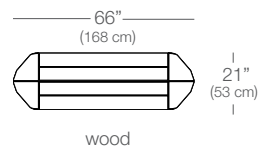

morelli bench

The Morelli bench's elegant and timeless design visually enhances outdoor public spaces. A choice of materials, widths, and finishes allows the bench to respond to the unique needs of each environment; including indoors.

CONSTRUCTION

- Solid aluminum cast legs
- Zinc plating for outdoor installations
- Floor mounting required

APPLICATIONS

- Airports, bus, rail and ferry terminals, office buildings, courthouses, hospitals, recreation centres, shopping malls, parks, and schools.

"Given the nature of this bench, the materials used permits great flexibility for integrating the design into different spaces while complementing the other furniture around it."

- Michel Morelli

Designer

Morelli Designers

OPTIONS

- **Materials:** Ipe wood slats or perforated steel planks
- **Widths:** 66" or 84"

FINISHES

- **Legs:** Cloud silver or textured black powder coat
- **Metal Planks:** Cloud silver or textured black powder coat