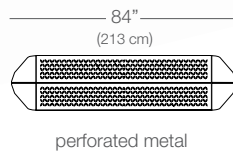

morelli bench

The Morelli bench's elegant and timeless design visually enhances outdoor public spaces. A choice of materials, widths, and finishes allows the bench to respond to the unique needs of each environment; including indoors.

CONSTRUCTION

- Solid aluminum cast legs
- Zinc plating for outdoor installations
- Floor mounting required

APPLICATIONS

- Airports, bus, rail and ferry terminals, office buildings, courthouses, hospitals, recreation centres, shopping malls, parks, and schools.

"Given the nature of this bench, the materials used permits great flexibility for integrating the design into different spaces while complementing the other furniture around it."

- Michel Morelli

Designer

Morelli Designers

OPTIONS

- **Materials:** Ipe wood slats or perforated steel planks
- **Widths:** 66" or 84"

FINISHES

- **Legs:** Cloud silver or textured black powder coat
- **Metal Planks:** Cloud silver or textured black powder coat