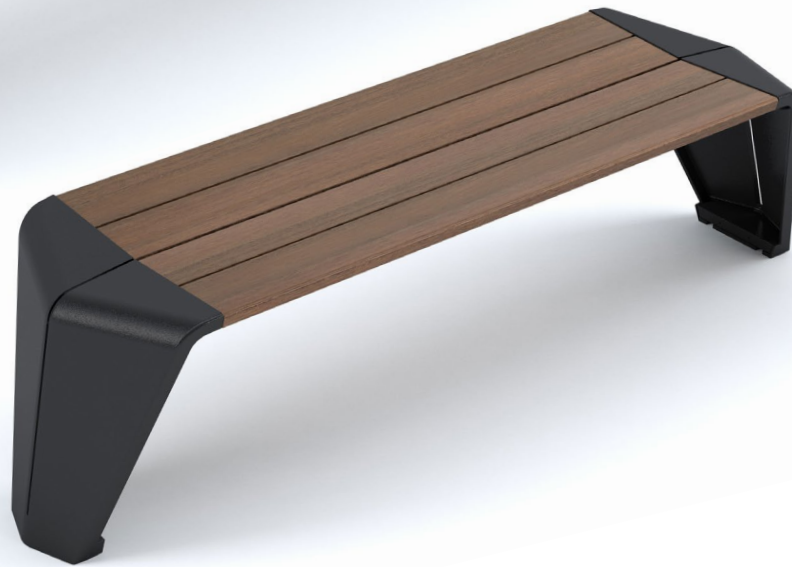

Perforated metal bench with cloud silver finish

Ipe wood bench with textured black legs

morelli bench

The Morelli bench's elegant and timeless design visually enhances outdoor public spaces. A choice of materials, widths, and finishes allows the bench to respond to the unique needs of each environment; including indoors.

CONSTRUCTION

- Solid aluminum cast legs
- Zinc plating for outdoor installations
- Floor mounting required

APPLICATIONS

- Airports, bus, rail and ferry terminals, office buildings, courthouses, hospitals, recreation centres, shopping malls, parks, and schools.

"Given the nature of this bench, the materials used permits great flexibility for integrating the design into different spaces while complementing the other furniture around it."

- Michel Morelli

Designer

Morelli Designers

OPTIONS

- **Materials:** Ipe wood slats or perforated steel planks
- **Widths:** 66" or 84"

FINISHES

- **Legs:** Cloud silver or textured black powder coat
- **Metal Planks:** Cloud silver or textured black powder coat