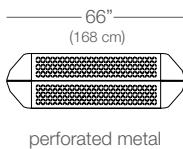

morelli bench

The Morelli bench's elegant and timeless design visually enhances outdoor public spaces. A choice of materials, widths, and finishes allows the bench to respond to the unique needs of each environment; including indoors.

CONSTRUCTION

- Solid aluminum cast legs
- Zinc plating for outdoor installations
- Floor mounting required

APPLICATIONS

- Airports, bus, rail and ferry terminals, office buildings, courthouses, hospitals, recreation centres, shopping malls, parks, and schools.

"Given the nature of this bench, the materials used permits great flexibility for integrating the design into different spaces while complementing the other furniture around it."

- Michel Morelli

Designer

Morelli Designers

OPTIONS

- **Materials:** Ipe wood slats or perforated steel planks
- **Widths:** 66" or 84"

FINISHES

- **Legs:** Cloud silver or textured black powder coat
- **Metal Planks:** Cloud silver or textured black powder coat