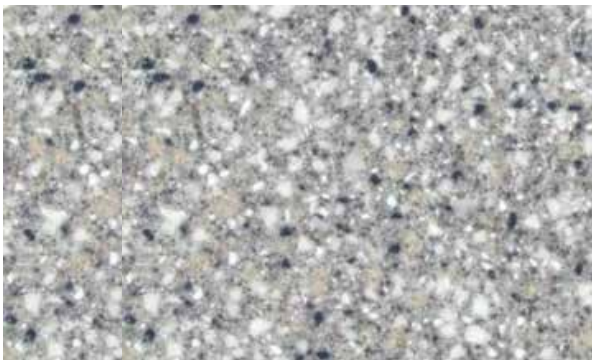

# tabletop finishes

Abstract Laminates

white fiesta

mystique mount

mystique night

flint crystal

black stone

Variations in colour will occur by monitor and printer from the actual finish material colour.

# tabletop finishes

Patterned Laminates

folkstone

stone

graphite

Variations in colour will occur by monitor and printer from the actual finish material colour.

# tabletop finishes

Corian® Solid Surface

antarctica

sandstone

maui

platinum

deep night sky

Variations in colour will occur by monitor and printer from the actual finish material colour.