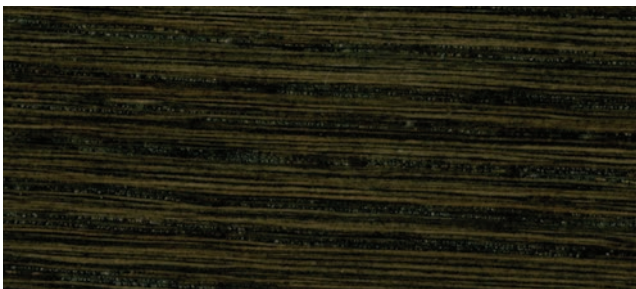

Solid Wood Finishes

Natural Oak (NK)

Basque White Oak (BU)

Sierra (DV)

Cocoa Brown (DY)

Truffle (DZ)

This image should be used for color reference only. Factors such as light exposure and aging can alter the look of this sample. Adding new product to an existing installation might result in color variations due to light exposure and aging of the original product.